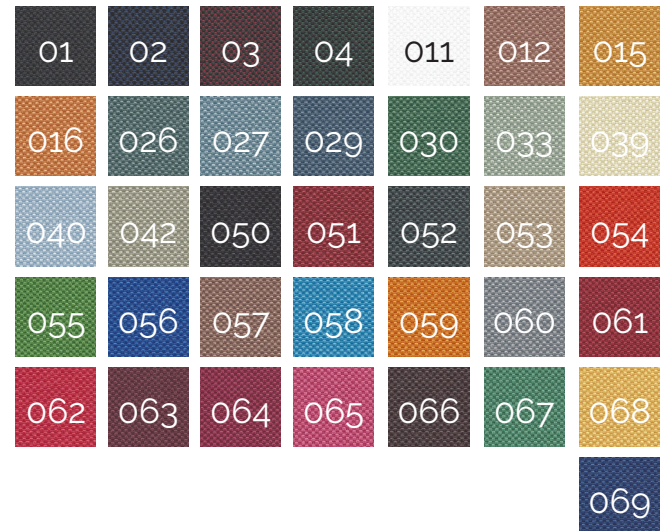

### EXTRAS

- Painting in any RAL color
- Aluminum colors

## Upholstered seat

Colors velvet - Palette 'retrò'  
Fireproof velvet on request

N.B: velvet not workable with raw cut seam

## Upholstered seat

Colors fabric - Palette 'natura'

N.B: fabric workable with raw cut seam

## Upholstered seat

Colors fabric - Palette 'salò'  
Fireproof fabric

N.B: fabric not workable with raw cut seam