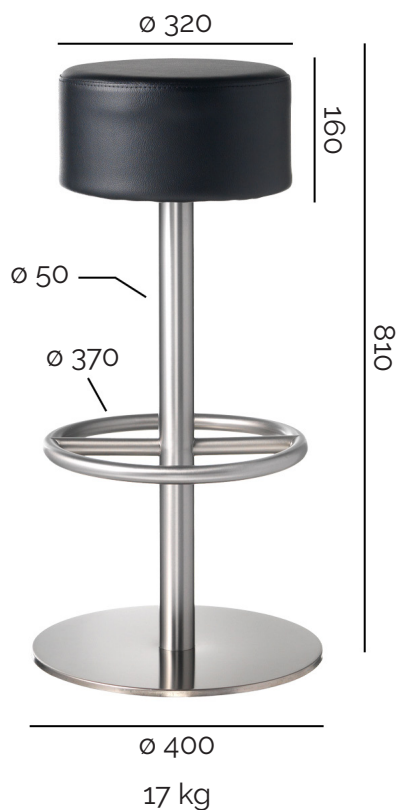

SLIM LINE

## GALAXY STOOL

Steel stool composed of round painted cast iron ballast, cover and column in round sections and in shiny chrome or painted steel, equipped with Dream footrest and seat fixing plate.

dimensions in millimeters

### TECHNICAL DETAILS

- Painted steel ballast with epoxy dust
- Shiny chrome or painted steel column and cover with epoxy dust
- 4 PE caps
- "HILL" seat ~ 1,4 kg